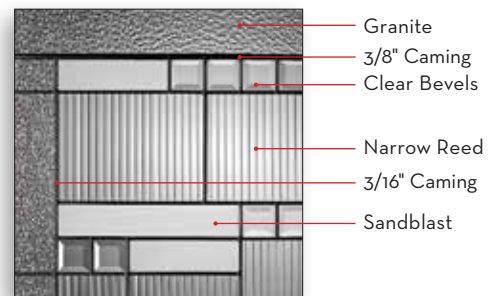

Patina

PRIVACY 8

● Privacy Guide. See pages 4 and 5.