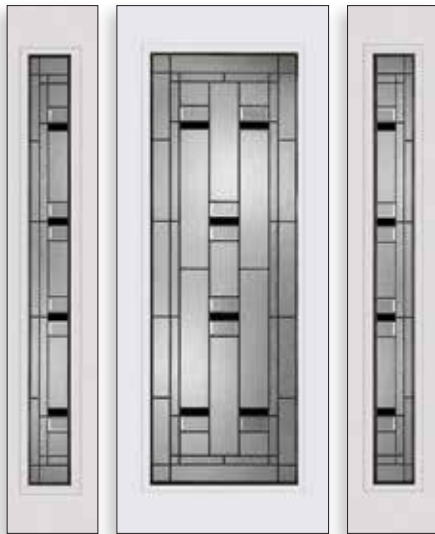

O764 / 2264 / O764