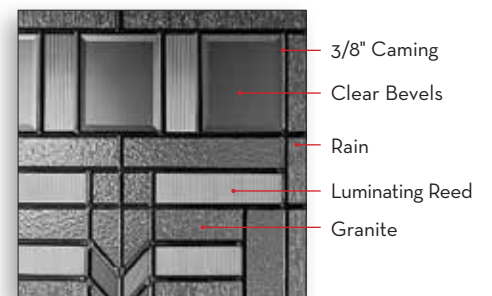

Glass size: O764 / 2264 / O764
with Custom Transom
Door: Fiberglass OAK40
Sidelite: Fiberglass OAK2R

PRIVACY

● Privacy Guide. See pages 4 and 5.

Royston	O836*	2236*	O848	2248	O764*	2264	2208*	2215*
Patina	■	■	■	■	■	■	■	■

NOTE: Custom transom and sidelites are available. Contact your local dealer for more information.
*Available with Solution Series frame.

Patina