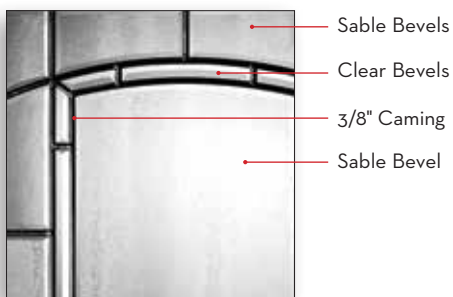

Patina

● Privacy Guide. See pages 4 and 5.