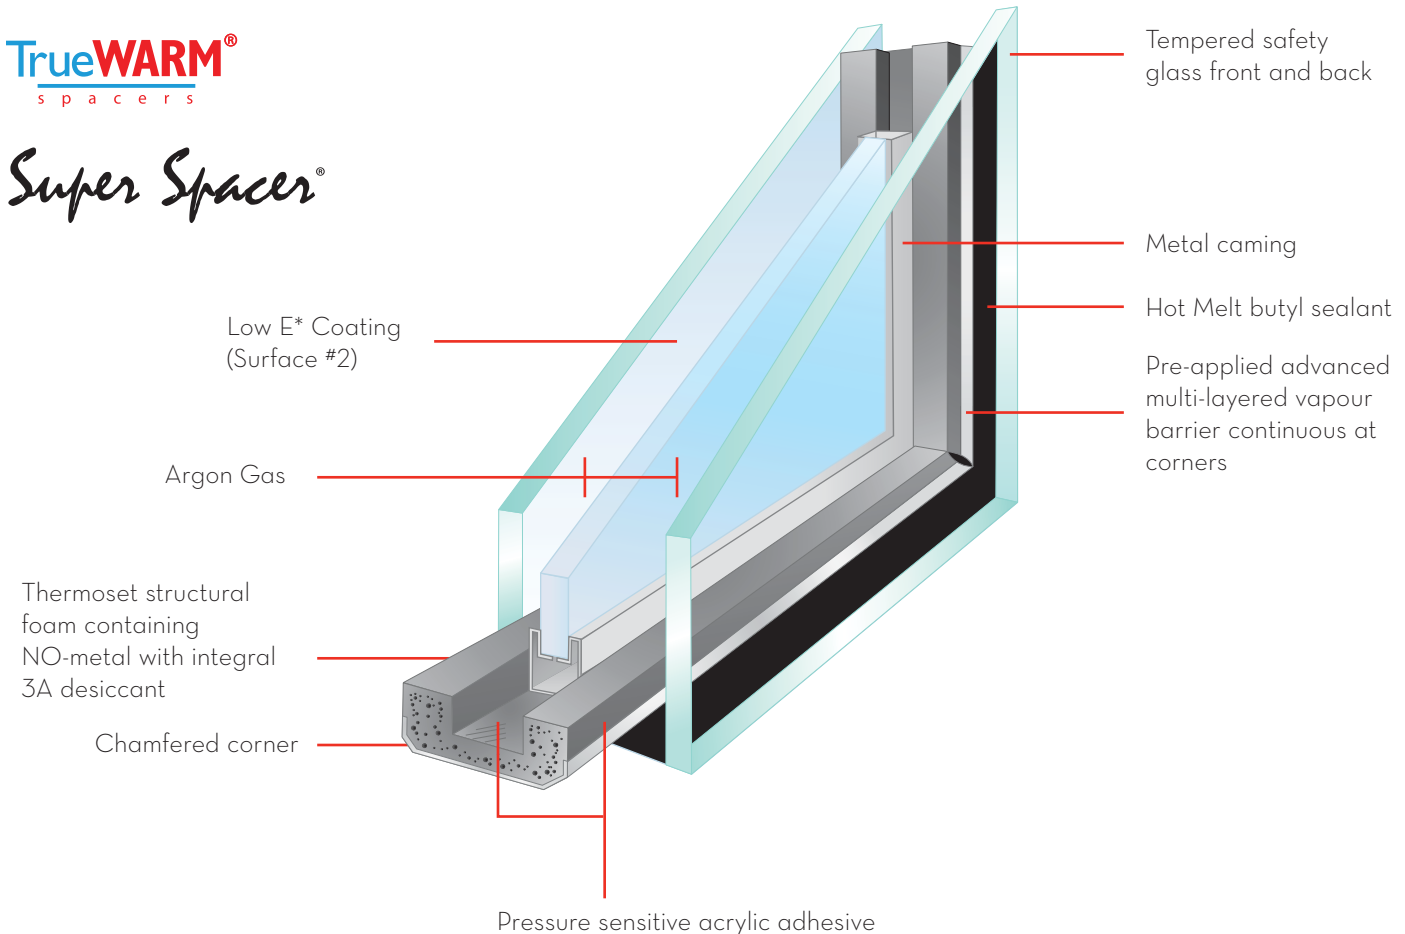

INSULATING SYSTEM

All Trimlite Decorative Doorlites are made with Super Spacer® Cushion Edge™, a flexible, U-shaped, silicone foam tape product used to wrap around and cushion our center decorative panel. Featuring a vapor barrier backing, the product used in combination with Hot Melt butyl, provides a superior Warm-Edge seal.

PERFORMANCE FEATURES

- Warm-Edge Benefits: Superior silicone foam insulation, low thermal conductivity
- Silicone Foam Features: Excellent UV resistance and extreme temperature performance
- Dual-Seal Performance: Chamfered corners for increased sealant depth
- Tempered Safety Glass for your piece of mind
- Low E* with Argon Gas for your comfort

All Trimlite Doorlites are certified by the National Accreditation and Management Institute, Inc. (NAMI).

All Trimlite products are energy tested. Consult your dealer for specific energy ratings.

Warranties: Our products are covered by separate limited warranties. Please contact your dealer for more information.

SuperSpacer®, TrueWarm® and Cushion Edge™ are all registered trademarks of QUANNEX BUILDING PRODUCTS.

*Our doorlites are available with Low E and Argon. However, some exceptions may apply. Contact your dealer for more details.