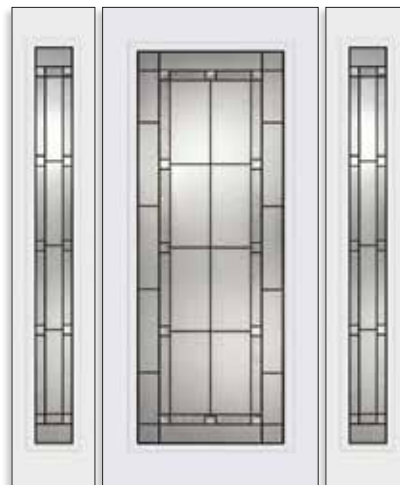

O764 / 2264 / O764