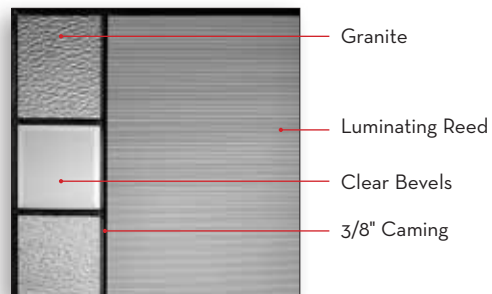

Glass size: 0764 / 2264
 Door: Fiberglass SMOOO
 Sidelite: Fiberglass SMO2R

2236 / 2236

0764 / 2215 (x3)

2264 / 0764

0848 / 2248 / 0848 with Custom Transom

0764 / 2215 / 0764

Patina

Mainlites and Sidelites are reversible. Simply rotate the insert to create the look that works for you.