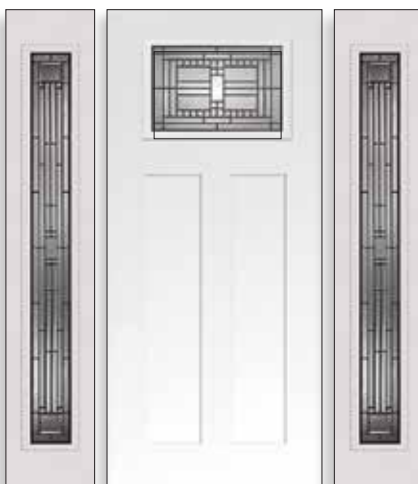

0764 / 2215 / 0764