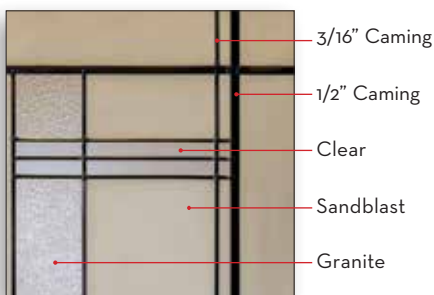

Shown in Patina

PRIVACY 7

● Privacy Guide. See pages 4 and 5.