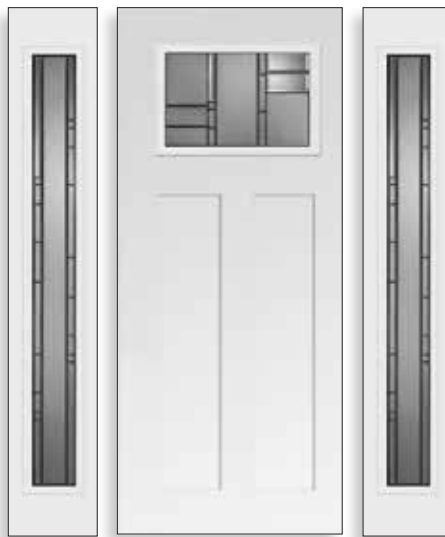

O764 / 2215 / O764