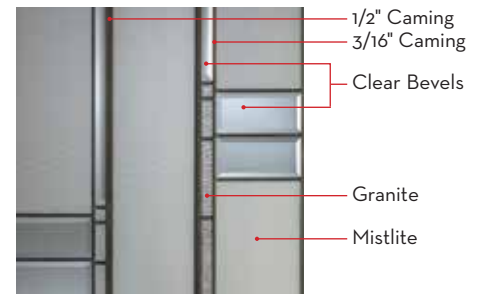

Patina

PRIVACY 7

● Privacy Guide. See pages 4 and 5.