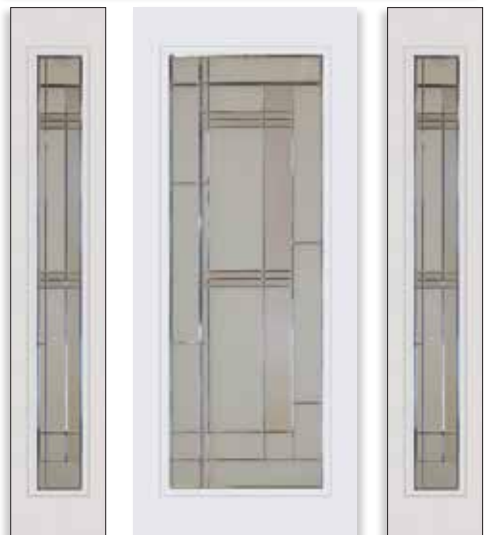

O764 / 2264 / O764 with Custom Transom Zinc

Winslow	0836*	2236*	0848	2248	0764*	2264	2215*
Patina	☐	☐	☐	☐	☐	☐	☐
Zinc	☒	☒	☒	☒	☒	☒	☒

NOTE: Custom transom and sidelites are available. Contact your local dealer for more information. *Available with Solution Series frame.