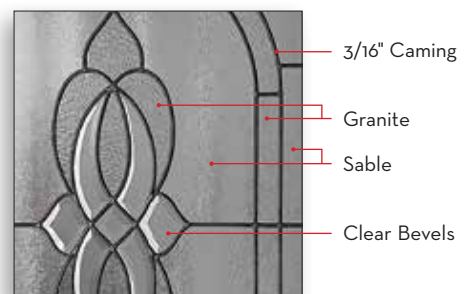

Shown in Patina