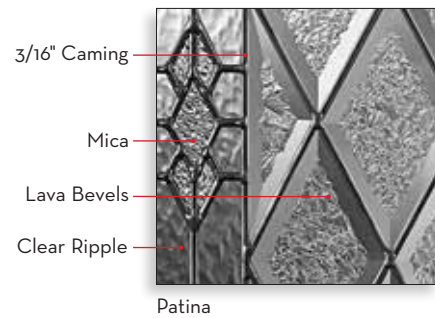

PRIVACY 8

● Privacy Guide. See pages 4 and 5.