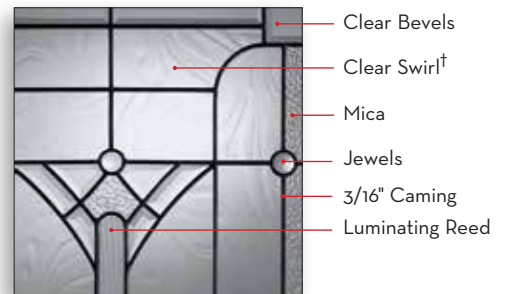

PRIVACY 5

● Privacy Guide. See pages 4 and 5.

† Swirl glass often contains small bubbles/surface imperfections. They are not considered defects. See page 6 for more information.

Patina

Glass Size: 2236
Door: Fiberglass SMO22