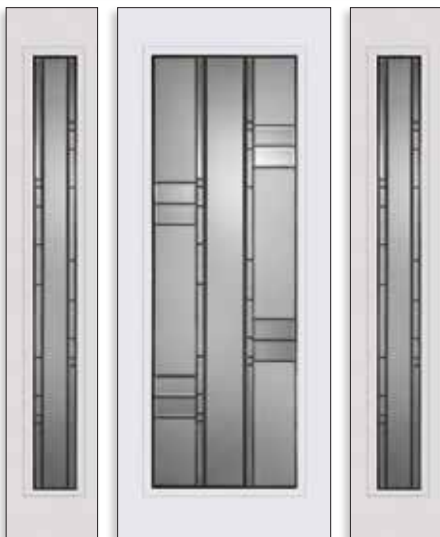

O764 / 2264 / O764 with Custom Transom