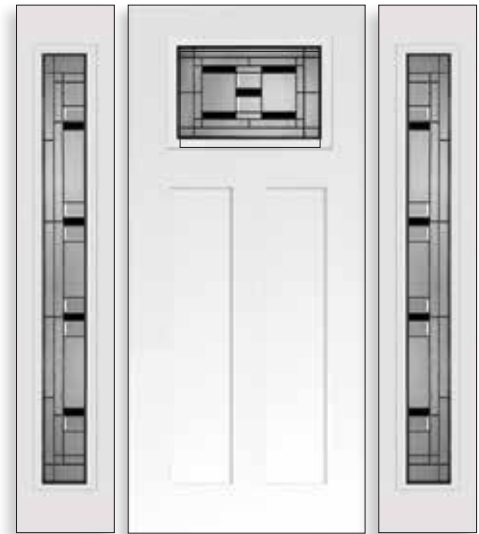

O764 / 2215 / O764