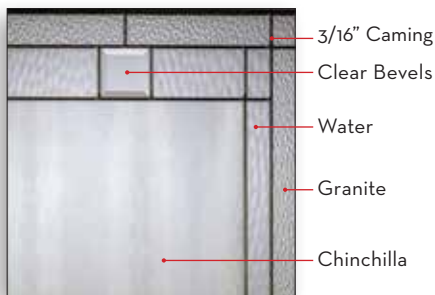

Patina

PRIVACY 7

● Privacy Guide. See pages 4 and 5.